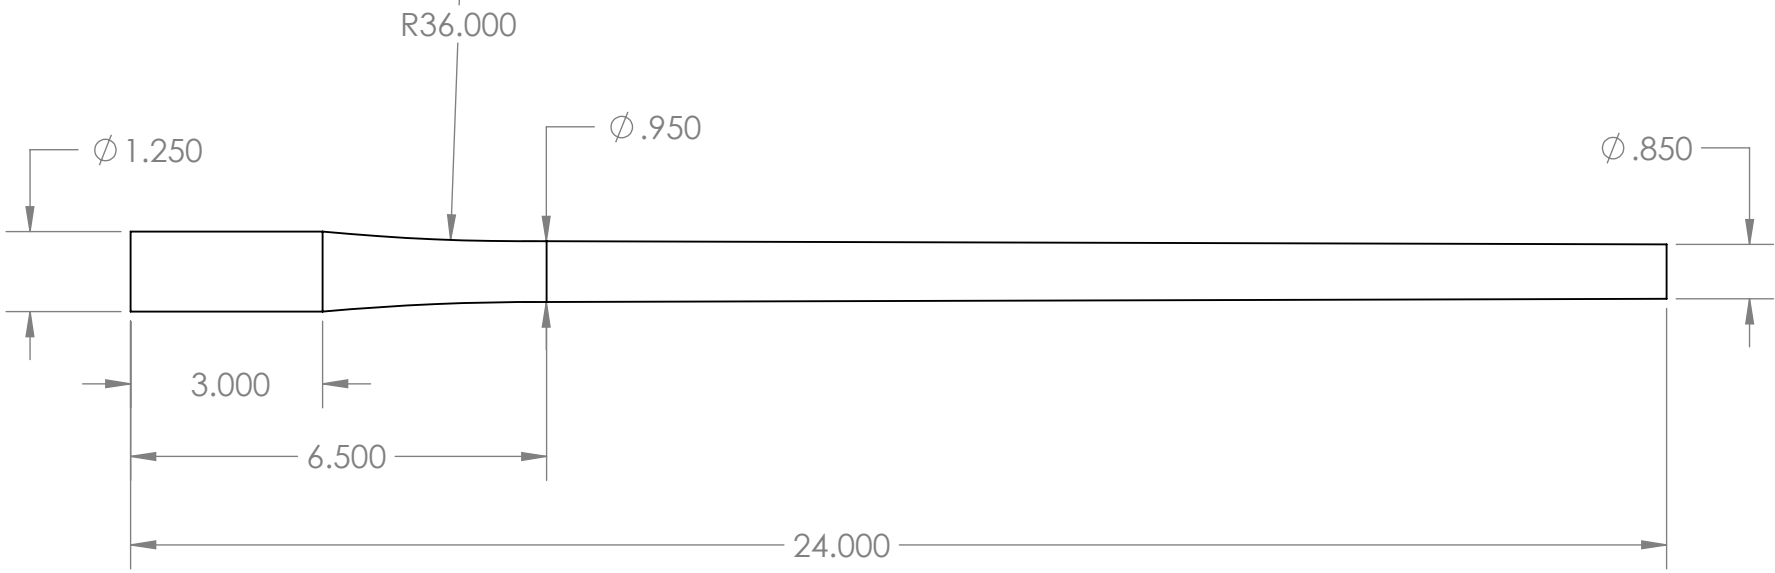

B

B

30 Caliber 22" Finish weighs 2.88lbs

A

A

PROPRIETARY AND CONFIDENTIAL
 The information contained in this drawing is the sole property of Lijja Precision Riflebarrels, Inc. Any reproduction in part or as a whole without the written permission of Lijja Precision Riflebarrels, Inc. IS PROHIBITED.

		UNLESS OTHERWISE SPECIFIED:		NAME	DATE
		Unless otherwise Specified DIMENSIONS ARE IN INCHES TOLERANCES: TWO PLACE DECIMAL $\pm .010$ THREE PLACE DECIMAL $\pm .005$.	DRAWN		
			CHECKED		
			ENG APPR.		
			MFG APPR.		
		INTERPRET GEOMETRIC TOLERANCING PER:	Q.A.		
		MATERIAL Stainless Steel (ferritic)	COMMENTS:		
		FINISH			
NEXT ASSY	USED ON				
APPLICATION		DO NOT SCALE DRAWING			

TITLE:		
SIZE A	DWG. NO. CF24	REV
SCALE: 1:8	SHEET 1 OF 1	

2

1